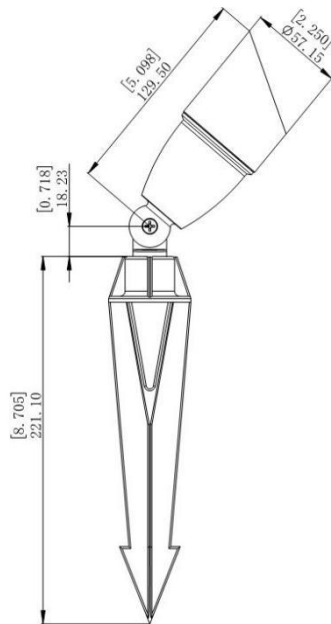

## FEATURE

Solid cast brass body,  
Strong knuckle for easy adjustment,  
Shroud with glass lens to prevent water intrusion,  
Low voltage porcelain MR16 lamp holder,  
3' SPT-2W/18AWGX2C external wire lead,  
Standard ABS stake, no lamp,  
Antique bronze finish

## SPECIFICATION

Material: Brass  
Voltage: 12VAC  
Bulb Type: MR16  
Maximum Wattage: 35W  
IP Rating: IP54  
Wire: SPT-2W/18AWGX2C