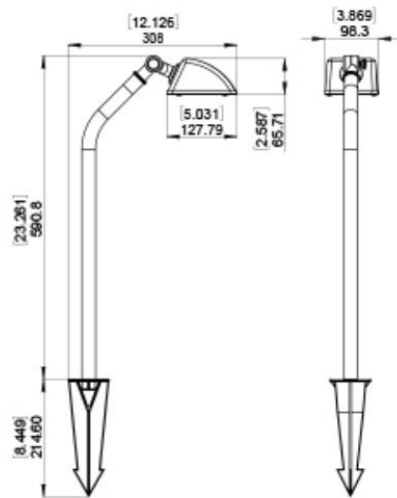

## FEATURE

**Face plate:** Solid brass face plate with rubber gasket attached and 4 screws to lock the fixture

**Knuckle:** Solid brass knuckle with dial adjustment Face plate:

**Lens:** Clear glass lens

**Stem:** 23¼" solid brass curved tube with a 45° angle

**Socket:** Ceramic Bi-Pin socket with no lamp

**Mounting:** 8½" ABS stake

**External wire:** 3' SPT-2W #18 wire lead

**Finish:** Weathered Bronze

## SPECIFICATION

Material: Brass

Voltage: 12VAC

Bulb Type: G4

Max. Watt: 35W

IP Rating: 65